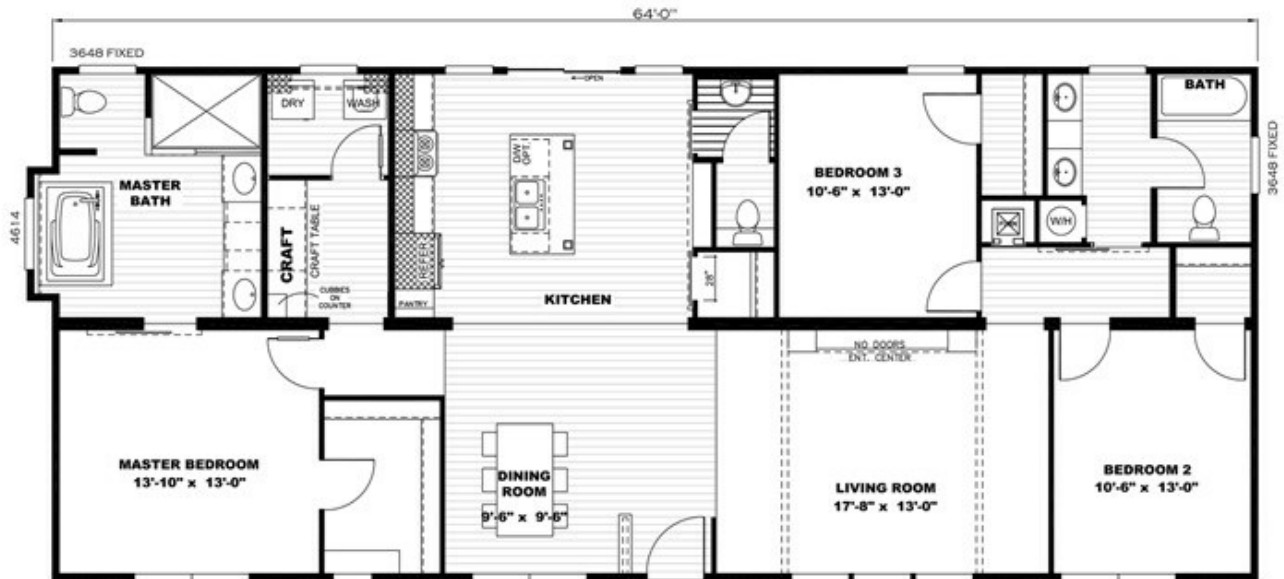

The View

The View Floor plan number: SOU010987ALAB

3 beds • 2 baths • 1792 sq.ft. • 28' width • 64' depth

Our home building facilities invest in continuous product and process improvements. Plans, dimensions, features, materials, specifications and availability are subject to change without notice or obligation. Renderings and floor plans are representative likenesses of our homes and may differ from the actual homes. We invite you to tour a Home Center near you and inspect the highest value in quality housing available or call (501) 407-9500 to speak with a Home Consultant. Copyright 2017, CMH. All rights reserved.