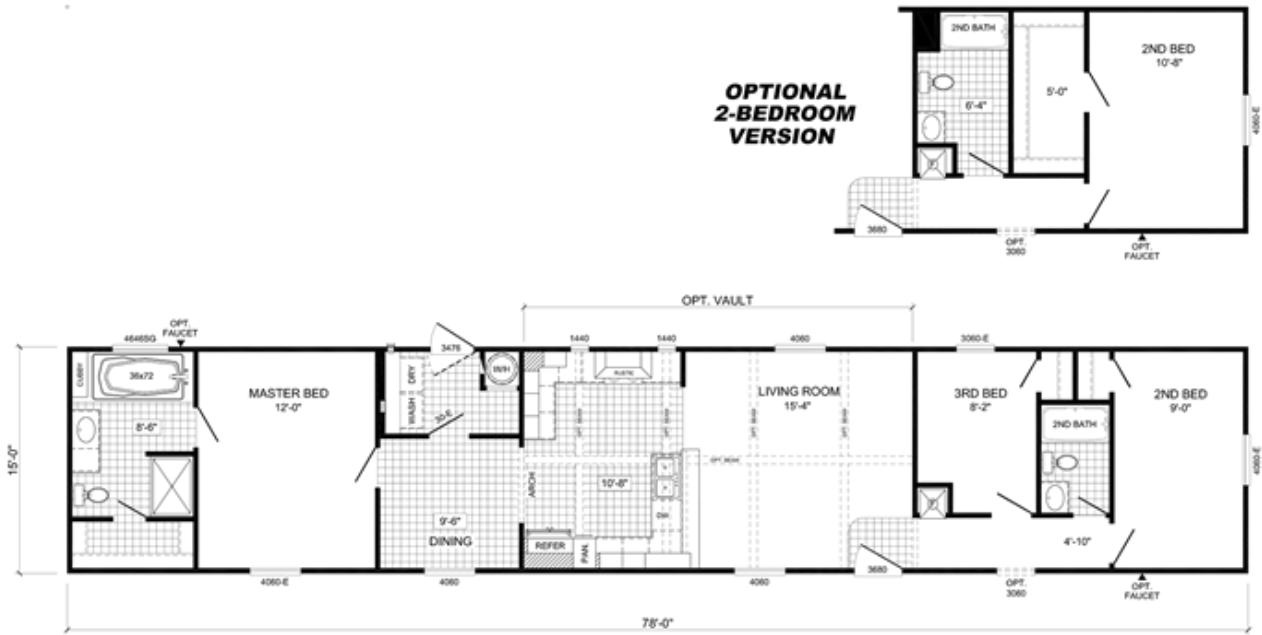

THE AVERETT

THE AVERETT Floor plan number: CCV076757AL

3 beds • 2 baths • 1248 sq.ft. • 16' width • 78' depth

Our home building facilities invest in continuous product and process improvements. Plans, dimensions, features, materials, specifications and availability are subject to change without notice or obligation. Renderings and floor plans are representative likenesses of our homes and may differ from the actual homes. We invite you to tour a Home Center near you and inspect the highest value in quality housing available or call (501) 407-9500 to speak with a Home Consultant. Copyright 2017, CMH. All rights reserved.